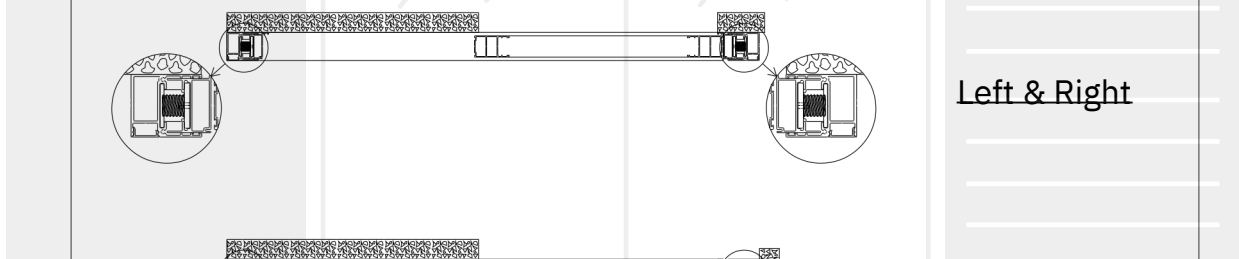

BLOCKOUT SHUTTERS

BlockOut - Sliding - Hanging - Face Fit Options

Top & Bottom Top Only No Recess Top Only Recess Bottom Only

Left & Right

Left Only

Right Only

BLOCKOUT SHUTTERS

021 202 8844