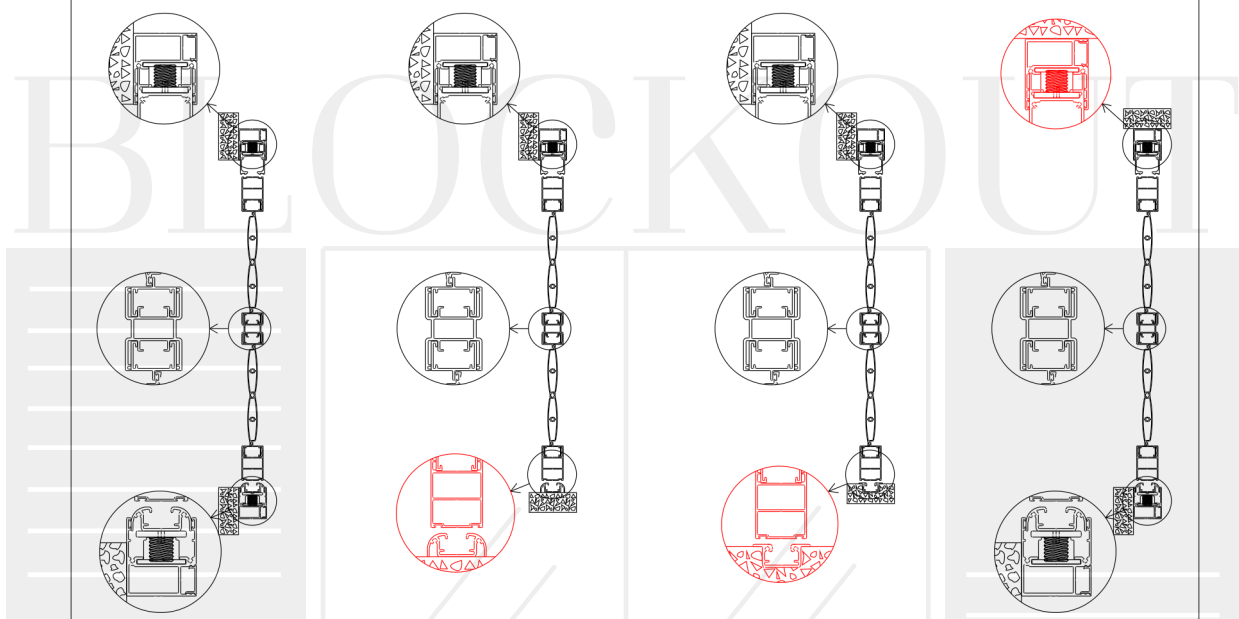

BLOCKOUT SHUTTERS

BlockOut - Sliding - Hanging - Face Fit Options

Top & Bottom Top Only No Recess Top Only Recess Bottom Only

Left & Right

Left Only

Right Only

BLOCKOUT SHUTTERS

021 202 8844